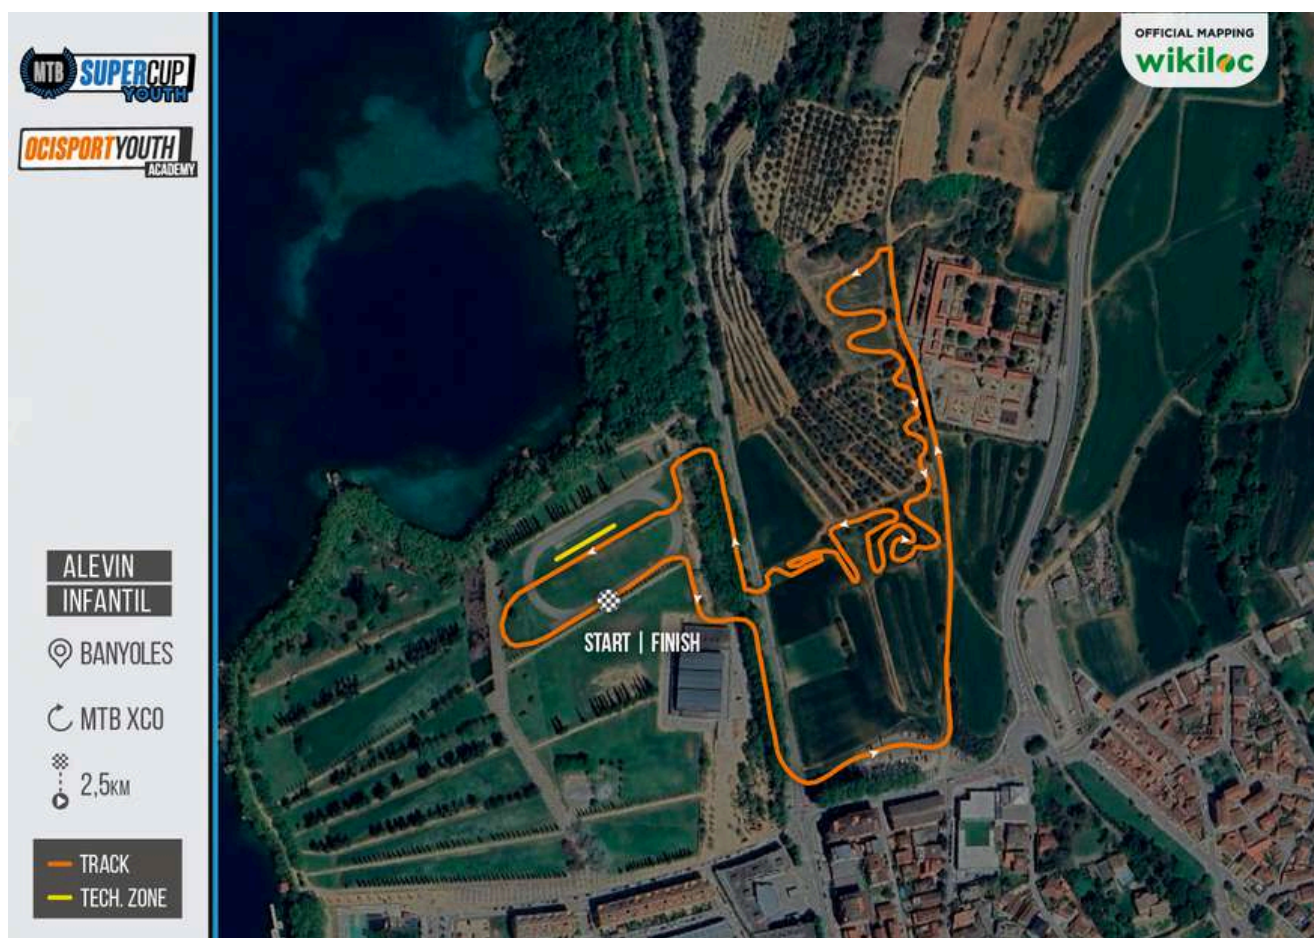

The schedule for this race will be Saturday at 09:00h.

09:00h - ALEVIN (U12) M

09:02h - ALEVIN (U12) F

09:45h - INFANTIL (U14) M

09:47h - INFANTIL (U14) F

You can find the link to the rules by clicking [here](#).